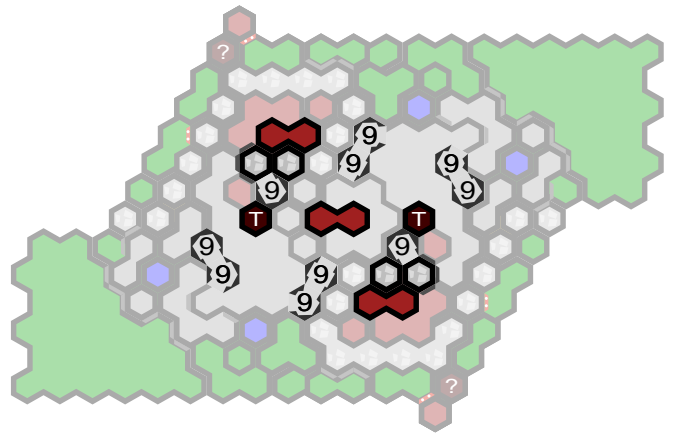

Arbitration

Author : heroscaper2010

Level : 1

Level : 4

Level : 2

Level : 5

Level : 3

Start

Number of player : 2

Size : 34.97x23.22 inch

A competitive map requiring 1 RotV, 1 FotA, and 1 VW.

The map uses two Power Glyphs and two optional Treasure Glyphs.