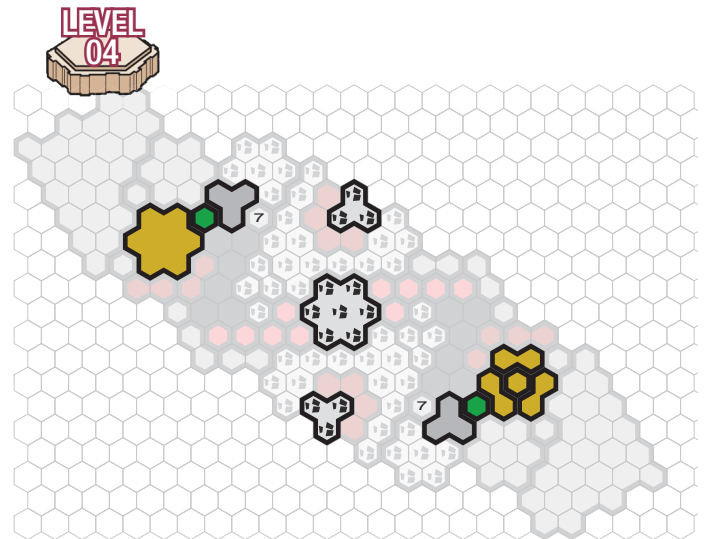

C3G EXCLUSIVE BATTLEFIELD

DARK DIMENSION BATTLEFIELD

Required Sets:

Rise of the Valkyrie™ Master Set,
Battle for the Underdark™ Master Set,
Set, Volcarren Wasteland™

Beyond the boundaries of our dimension lie the Splinter Realms, pocket universes ruled by the likes of Mephisto, Molgotha, Hela, and more. Home to the Dread Dormammu, the Dark Dimension is one of these hellish planes. With its pits of fire and brimstone, its hanging stalactites and cold stone dungeons, its dark energy pervading every inch, only the hardest of mystics can hope to survive there for long.

Battlefield: Dark Dimension

C3G EXCLUSIVE BATTLEFIELD

Battlefield: Dark Dimension

LEVEL
05

LEVEL
06

START
ZONES