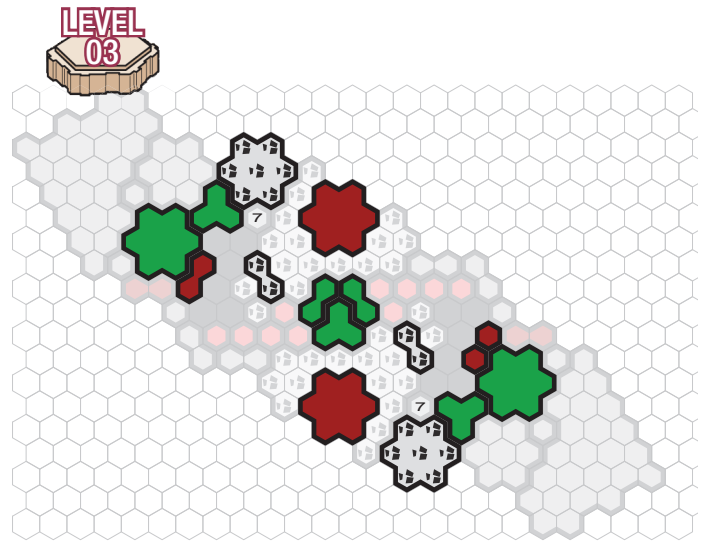

C3G EXCLUSIVE BATTLEFIELD

DARK DIMENSION BATTLEFIELD

Required Sets:

Rise of the Valkyrie™ Master Set,
Battle for the Underdark™ Master Set,
Set, Volcarren Wasteland™

Beyond the boundaries of our dimension lie the Splinter Realms, pocket universes ruled by the likes of Mephisto, Molgotha, Hela, and more. Home to the Dread Dormammu, the Dark Dimension is one of these hellish planes. With its pits of fire and brimstone, its hanging stalactites and cold stone dungeons, its dark energy pervading every inch, only the hardest of mystics can hope to survive there for long.

Battlefield: Dark Dimension

C3G EXCLUSIVE BATTLEFIELD

Battlefield: Dark Dimension

LEVEL
05

LEVEL
06

START
ZONES