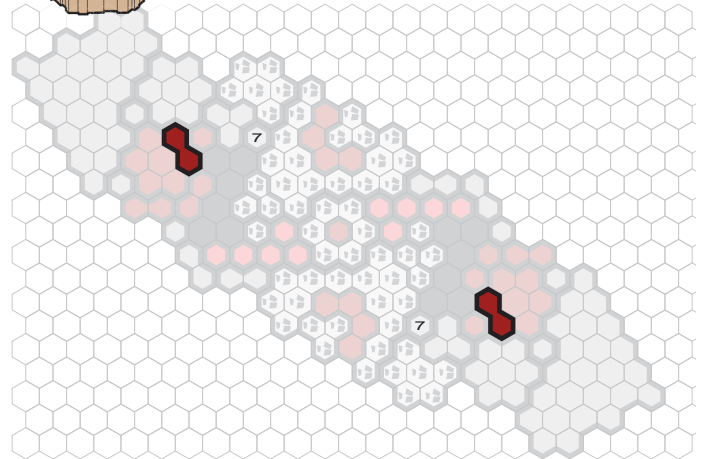

C3G EXCLUSIVE BATTLEFIELD

DARK DIMENSION BATTLEFIELD

Required Sets:

Rise of the Valkyrie™ Master Set,
Battle for the Underdark™ Master Set,
Set, Volcarren Wasteland™

Beyond the boundaries of our dimension lie the Splinter Realms, pocket universes ruled by the likes of Mephisto, Molgotha, Hela, and more. Home to the Dread Dormammu, the Dark Dimension is one of these hellish planes. With its pits of fire and brimstone, its hanging stalactites and cold stone dungeons, its dark energy pervading every inch, only the hardest of mystics can hope to survive there for long.

Battlefield: Dark Dimension

C3G EXCLUSIVE BATTLEFIELD

Battlefield: Dark Dimension

LEVEL
05

LEVEL
06

START
ZONES