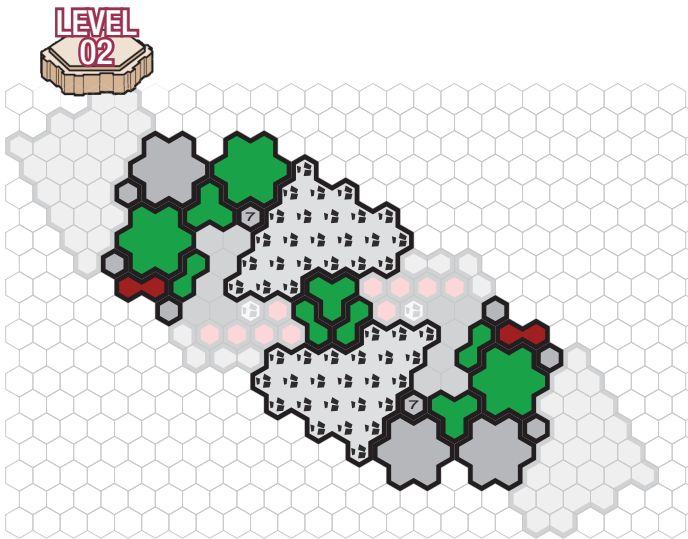

C3G EXCLUSIVE BATTLEFIELD

DARK DIMENSION BATTLEFIELD

Required Sets:

Rise of the Valkyrie™ Master Set,
Battle for the Underdark™ Master Set,
Set, Volcarren Wasteland™

Beyond the boundaries of our dimension lie the Splinter Realms, pocket universes ruled by the likes of Mephisto, Molgotha, Hela, and more. Home to the Dread Dormammu, the Dark Dimension is one of these hellish planes. With its pits of fire and brimstone, its hanging stalactites and cold stone dungeons, its dark energy pervading every inch, only the hardest of mystics can hope to survive there for long.

Battlefield: Dark Dimension

C3G EXCLUSIVE BATTLEFIELD

Battlefield: Dark Dimension

LEVEL
05

LEVEL
06

START
ZONES