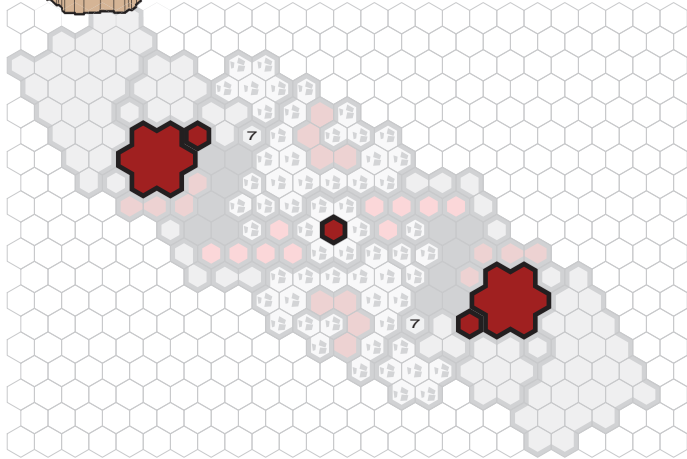

C3G EXCLUSIVE BATTLEFIELD

DARK DIMENSION BATTLEFIELD

Required Sets:

Rise of the Valkyrie™ Master Set,
Battle for the Underdark™ Master Set,
Set, Volcarren Wasteland™

Beyond the boundaries of our dimension lie the Splinter Realms, pocket universes ruled by the likes of Mephisto, Molgotha, Hela, and more. Home to the Dread Dormammu, the Dark Dimension is one of these hellish planes. With its pits of fire and brimstone, its hanging stalactites and cold stone dungeons, its dark energy pervading every inch, only the hardest of mystics can hope to survive there for long.

Battlefield: Dark Dimension

C3G EXCLUSIVE BATTLEFIELD

Battlefield: Dark Dimension

LEVEL
05

LEVEL
06

START
ZONES