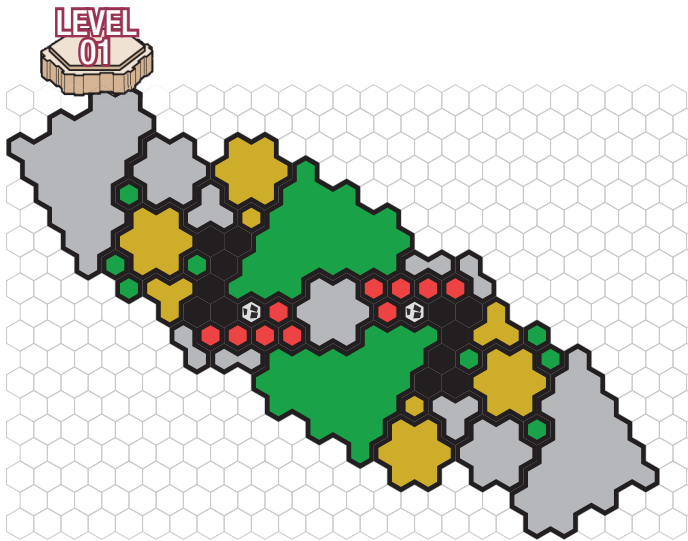

C3G EXCLUSIVE BATTLEFIELD

DARK DIMENSION BATTLEFIELD

Required Sets:

Rise of the Valkyrie™ Master Set,
Battle for the Underdark™ Master Set,
Set, Volcarren Wasteland™

Beyond the boundaries of our dimension lie the Splinter Realms, pocket universes ruled by the likes of Mephisto, Molgotha, Hela, and more. Home to the Dread Dormammu, the Dark Dimension is one of these hellish planes. With its pits of fire and brimstone, its hanging stalactites and cold stone dungeons, its dark energy pervading every inch, only the hardest of mystics can hope to survive there for long.

Battlefield: Dark Dimension

C3G EXCLUSIVE BATTLEFIELD

Battlefield: Dark Dimension

LEVEL
05

LEVEL
06

START
ZONES