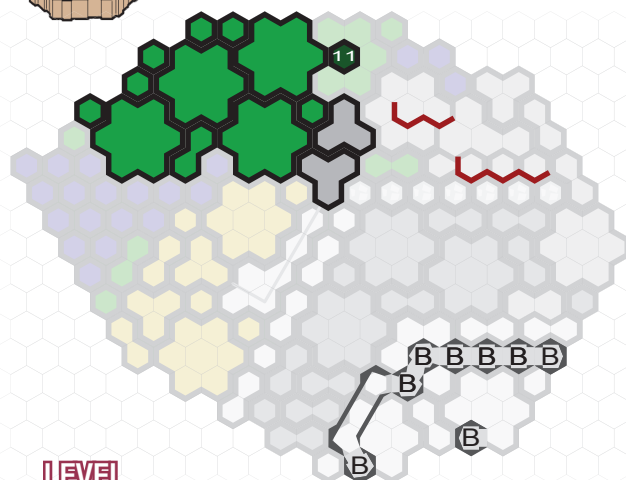

C3G EXCLUSIVE BATTLEFIELD

Battlefield: Corner High Rise

CORNER HIGH RISE BATTLEFIELD

Required Sets:

Rise of the Valkyrie™ Master Set, Marvel The Conflict Begins™ Master Set, Fortress of the Archkyrie™, Road to the Forgotten Forests™ (Trees only)

Every city has a “less desirable end of town”, and anybody that values their life knows to avoid that area of town at all costs. But for some people they don't have a choice and they must make the best of their life however they can and make a home where ever they can. They live amongst the criminals and the thugs, but their cries for help go unanswered.

LEVEL 01

LEVEL 02

LEVEL 03

LEVEL 04

C3G EXCLUSIVE BATTLEFIELD

Battlefield: Corner High Rise

LEVEL 05

LEVEL 14

LEVEL 11

LEVEL 15

LEVEL 13

LEVEL 20

C3G EXCLUSIVE BATTLEFIELD

Battlefield: Corner High Rise

LEVEL
22

LEVEL
29