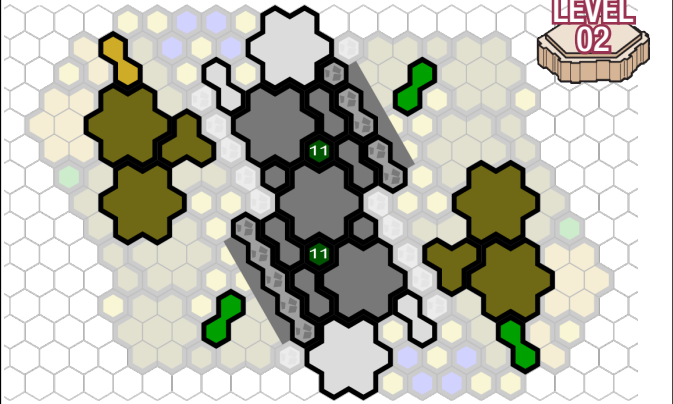

Map size is 35 x 23 inches

Grundy's Grave

Required Sets:

Swarm of the Marro™ Master Sets, Marvel: The Conflict Begins™ Master Sets, Road to the Forgotten Forest Expansion Set

Destructible Objects: 2 Trees of Death, 4 Large Evergreen Trees

Standard Tiles: Asphalt 7x3, 2x8, 1x2, Concrete 7x3, 2x7, 1x4, Grass 2x9, 1x2, Road 5x1, 2x8, 1x8, Rock 7x1, 2x1, 1x1, Sand 7x5, 3x2, 2x1, 1x1, Swamp 24x2, 7x10, 3x2, 2x2, 1x2, Swamp Water 1x30, Water 1x8

"In the thickly forested rural lands outside of Gotham City, a sprawling marsh is hidden in the mist. The green fog the swamp exhales adds an air of foreboding to the surroundings, chilling many a traveler to the bone and sending him on his way. Perhaps that's a good thing though as, according to legend, this swamp is the not so final resting place of something terrifying indeed."

LEVEL 01

LEVEL 02

LEVEL 03

START ZONE