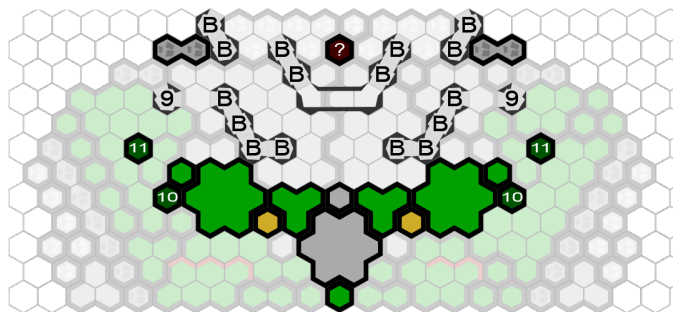

Battlefield: Endor Bunker

SETUP:

This map uses 8 Large Evergreen Trees, 1 Great Evergreen Tree, 1 Satellite Dish

SPECIAL RULES:

All Trees are Large Destructible Objects and have the Nature and Tree keywords.
The Great Evergreen Tree is a Destructible Object
The Satellite Dish is a Destructible Object
This map uses the Orbital Laser Control Resource.