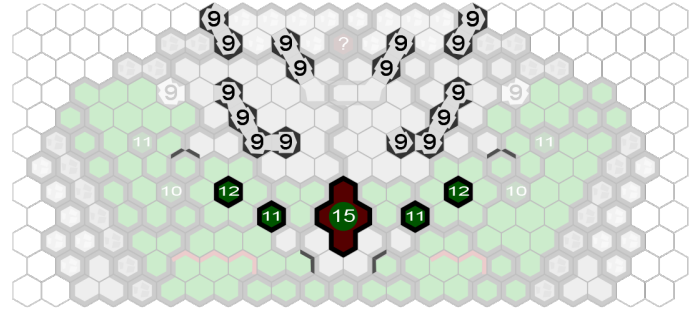

Battlefield: Endor Bunker

SETUP:

This map uses 8 Large Evergreen Trees, 1 Great Evergreen Tree, 1 Satellite Dish

SPECIAL RULES:

All Trees are Large Destructible Objects and have the Nature and Tree keywords.
The Great Evergreen Tree is a Destructible Object
The Satellite Dish is a Destructible Object
This map uses the Orbital Laser Control Resource.