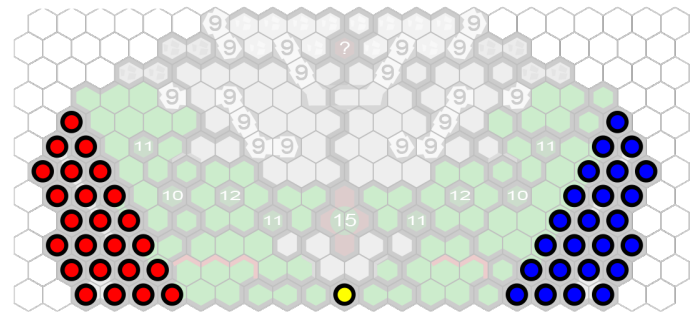

Battlefield: Endor Bunker

SETUP:

This map uses 8 Large Evergreen Trees, 1 Great Evergreen Tree, 1 Satellite Dish

SPECIAL RULES:

All Trees are Large Destructible Objects and have the Nature and Tree keywords.
The Great Evergreen Tree is a Destructible Object
The Satellite Dish is a Destructible Object
This map uses the Orbital Laser Control Resource.