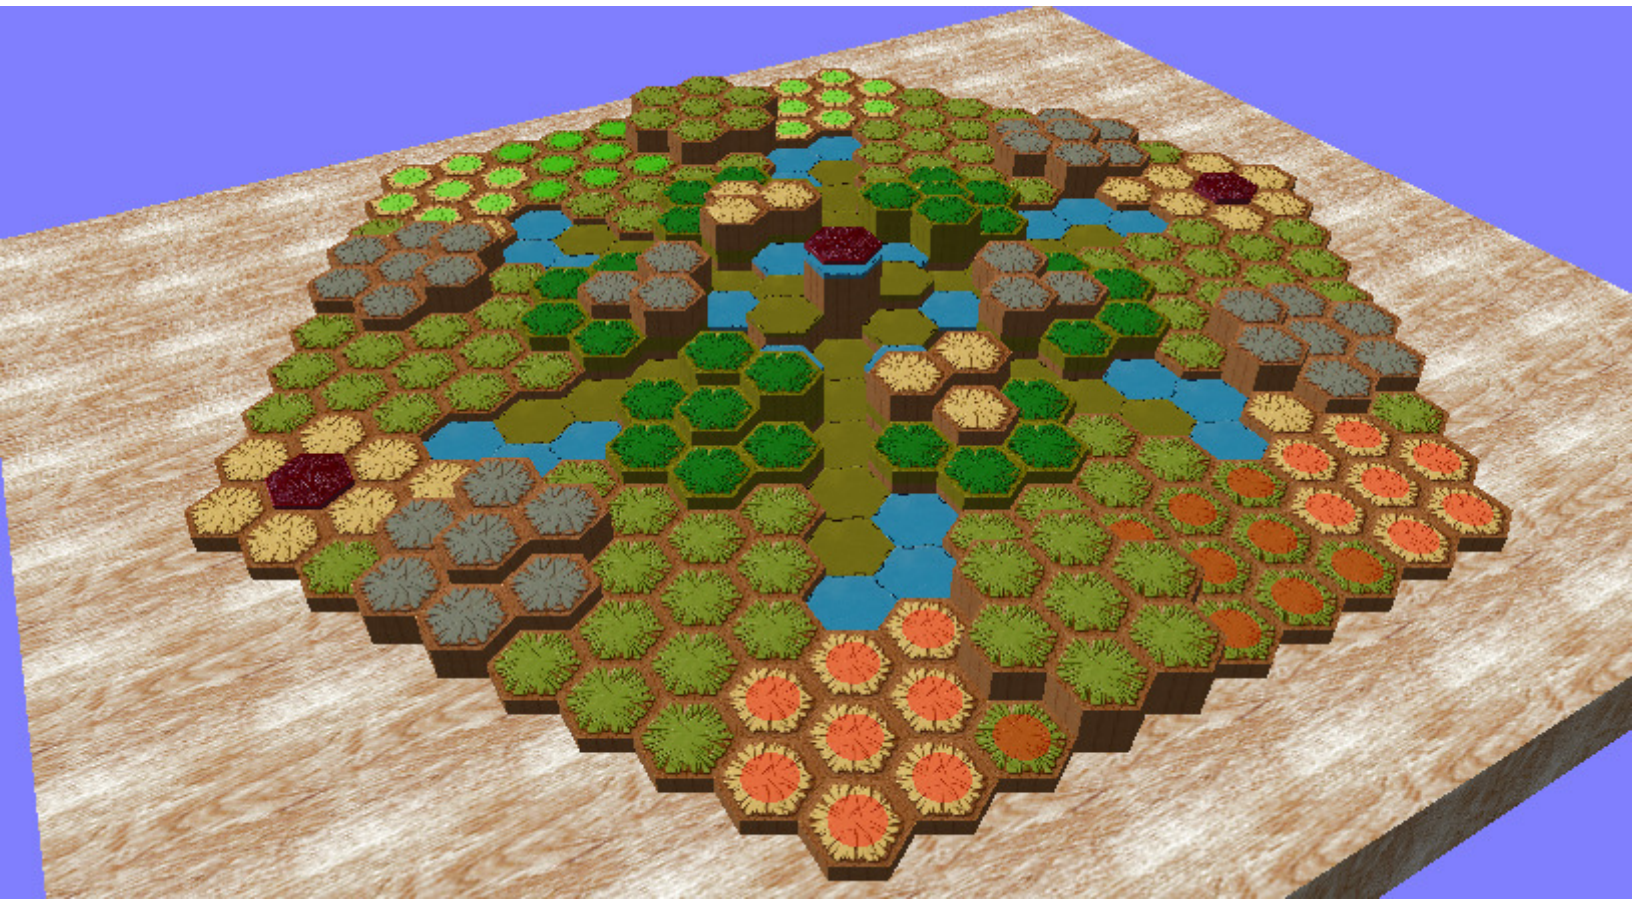

Spinner

Author : Jonathan

Level : 1

Level : 4

Level : 2

Level : 5

Level : 3

Level : 6

Level : 7

Number of player : 2

Size : 19.00x18.00 hex

For 2, 3, 4, or 6 players. Start zones currently set for 2. Enjoy!