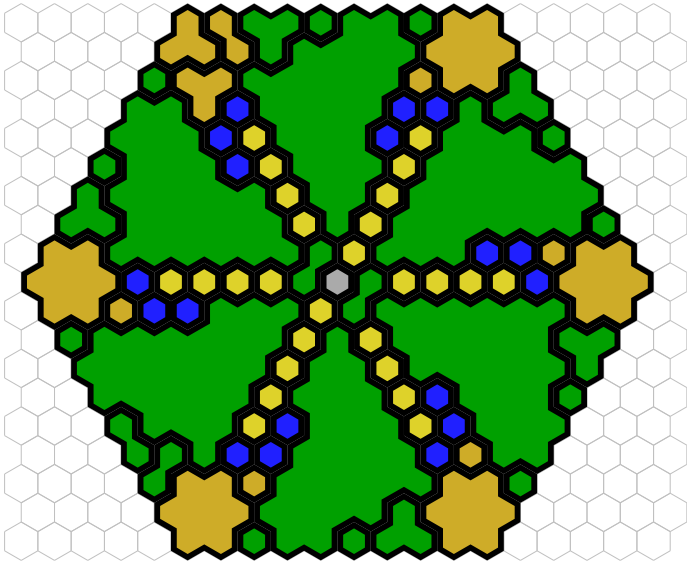

Spinner

Author : Jonathan

Level : 1

Level : 4

Level : 2

Level : 5

Level : 3

Level : 6

Level : 7

Number of player : 2

Size : 19.00x18.00 hex

For 2, 3, 4, or 6 players. Start zones currently set for 2. Enjoy!