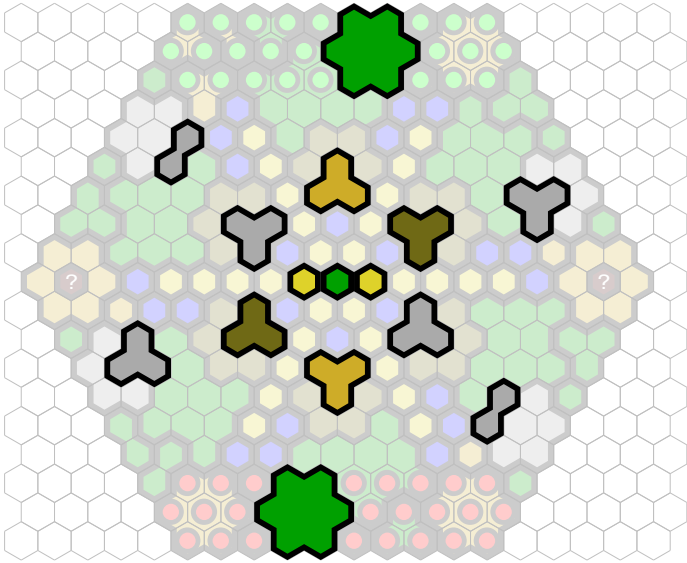

Spinner

Author : Jonathan

Level : 1

Level : 4

Level : 2

Level : 5

Level : 3

Level : 6

Level : 7

Number of player : 2

Size : 19.00x18.00 hex

For 2, 3, 4, or 6 players. Start zones currently set for 2. Enjoy!