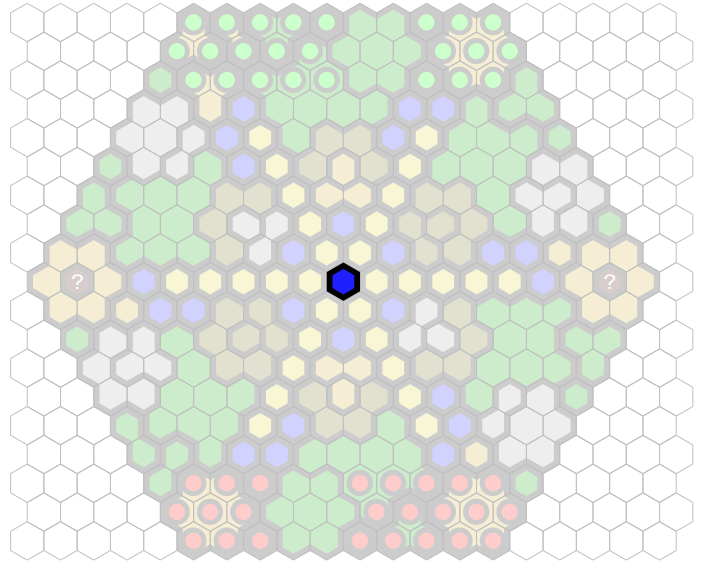

Spinner

Author : Jonathan

Level : 1

Level : 4

Level : 2

Level : 5

Level : 3

Level : 6

Level : 7

Number of player : 2

Size : 19.00x18.00 hex

For 2, 3, 4, or 6 players. Start zones currently set for 2. Enjoy!