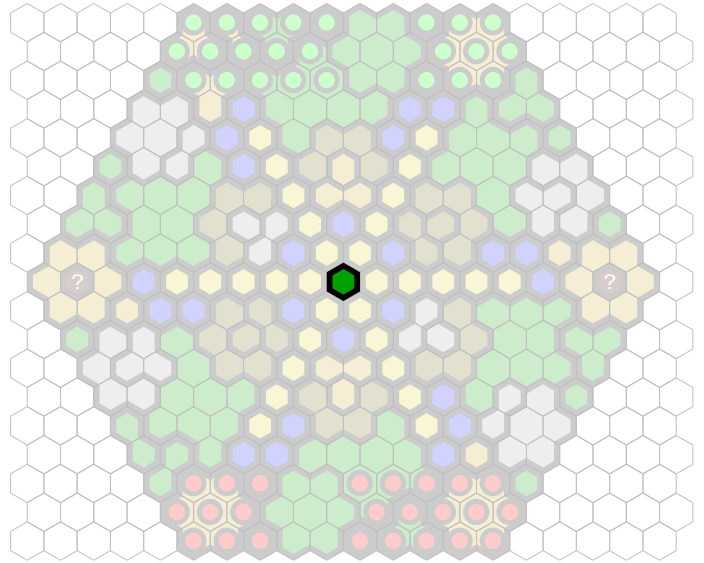

Spinner

Author : Jonathan

Level : 1

Level : 4

Level : 2

Level : 5

Level : 3

Level : 6

Level : 7

Number of player : 2

Size : 19.00x18.00 hex

For 2, 3, 4, or 6 players. Start zones currently set for 2. Enjoy!