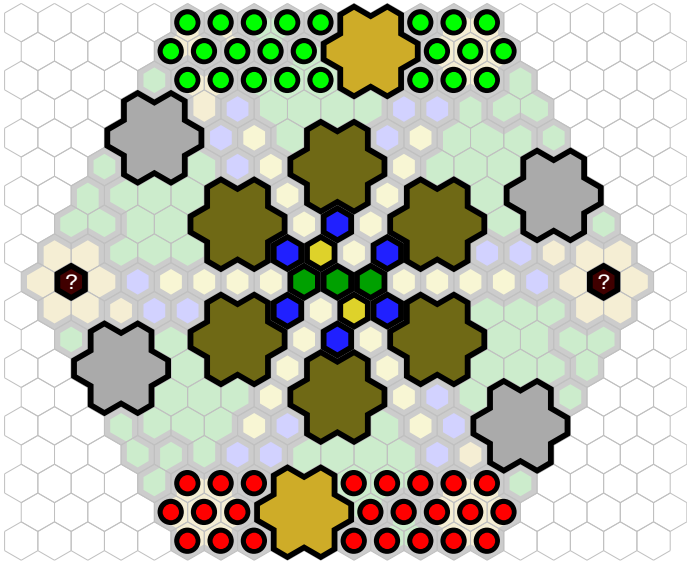

Spinner

Author : Jonathan

Level : 1

Level : 4

Level : 2

Level : 5

Level : 3

Level : 6

Level : 7

Number of player : 2

Size : 19.00x18.00 hex

For 2, 3, 4, or 6 players. Start zones currently set for 2. Enjoy!