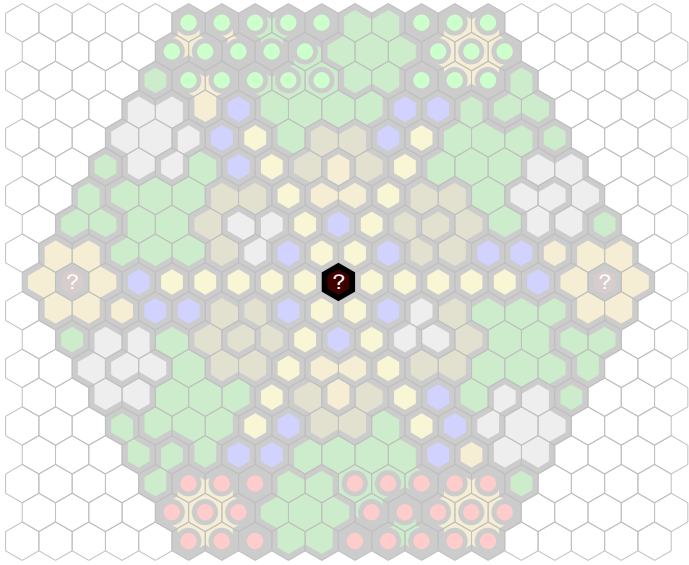

Spinner

Author : Jonathan

Level : 1

Level : 4

Level : 2

Level : 5

Level : 3

Level : 6

Level : 7

Number of player : 2

Size : 19.00x18.00 hex

For 2, 3, 4, or 6 players. Start zones currently set for 2. Enjoy!