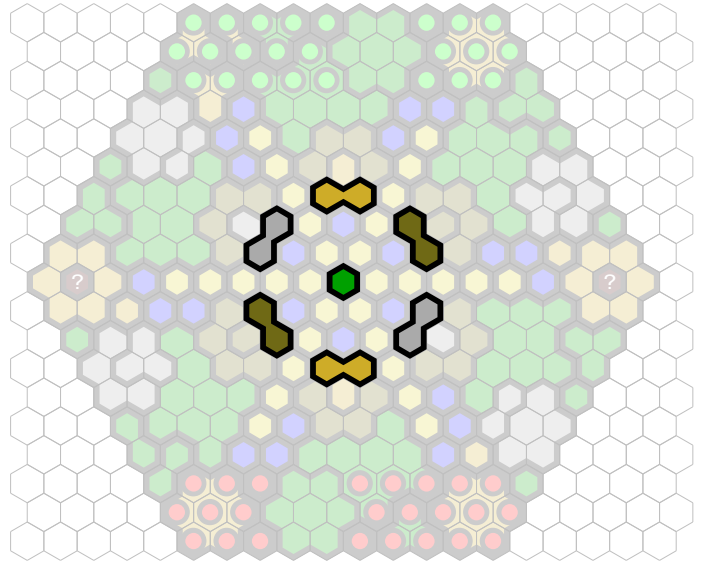

Spinner

Author : Jonathan

Level : 1

Level : 4

Level : 2

Level : 5

Level : 3

Level : 6

Level : 7

Number of player : 2

Size : 19.00x18.00 hex

For 2, 3, 4, or 6 players. Start zones currently set for 2. Enjoy!