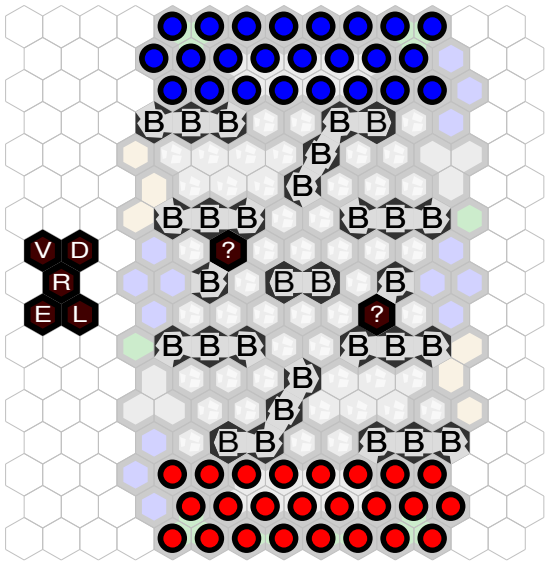

Jonathan Map

Author : Jonathan

Level : 1

Level : 2

Level : 3

Number of player : 2

For Houston Draft League 1 - Home Field for Jonathan Army

400 points per play, 24 spaces max in start zone

Destroy all opponent's forces.