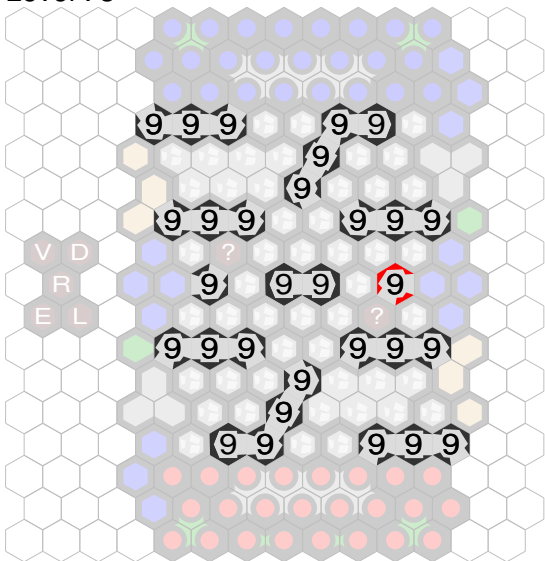

Jonathan Map

Author : Jonathan

Level : 1

Level : 2

Level : 3

Number of player : 2

For Houston Draft League 1 - Home Field for Jonathan Army

400 points per play, 24 spaces max in start zone

Destroy all opponent's forces.