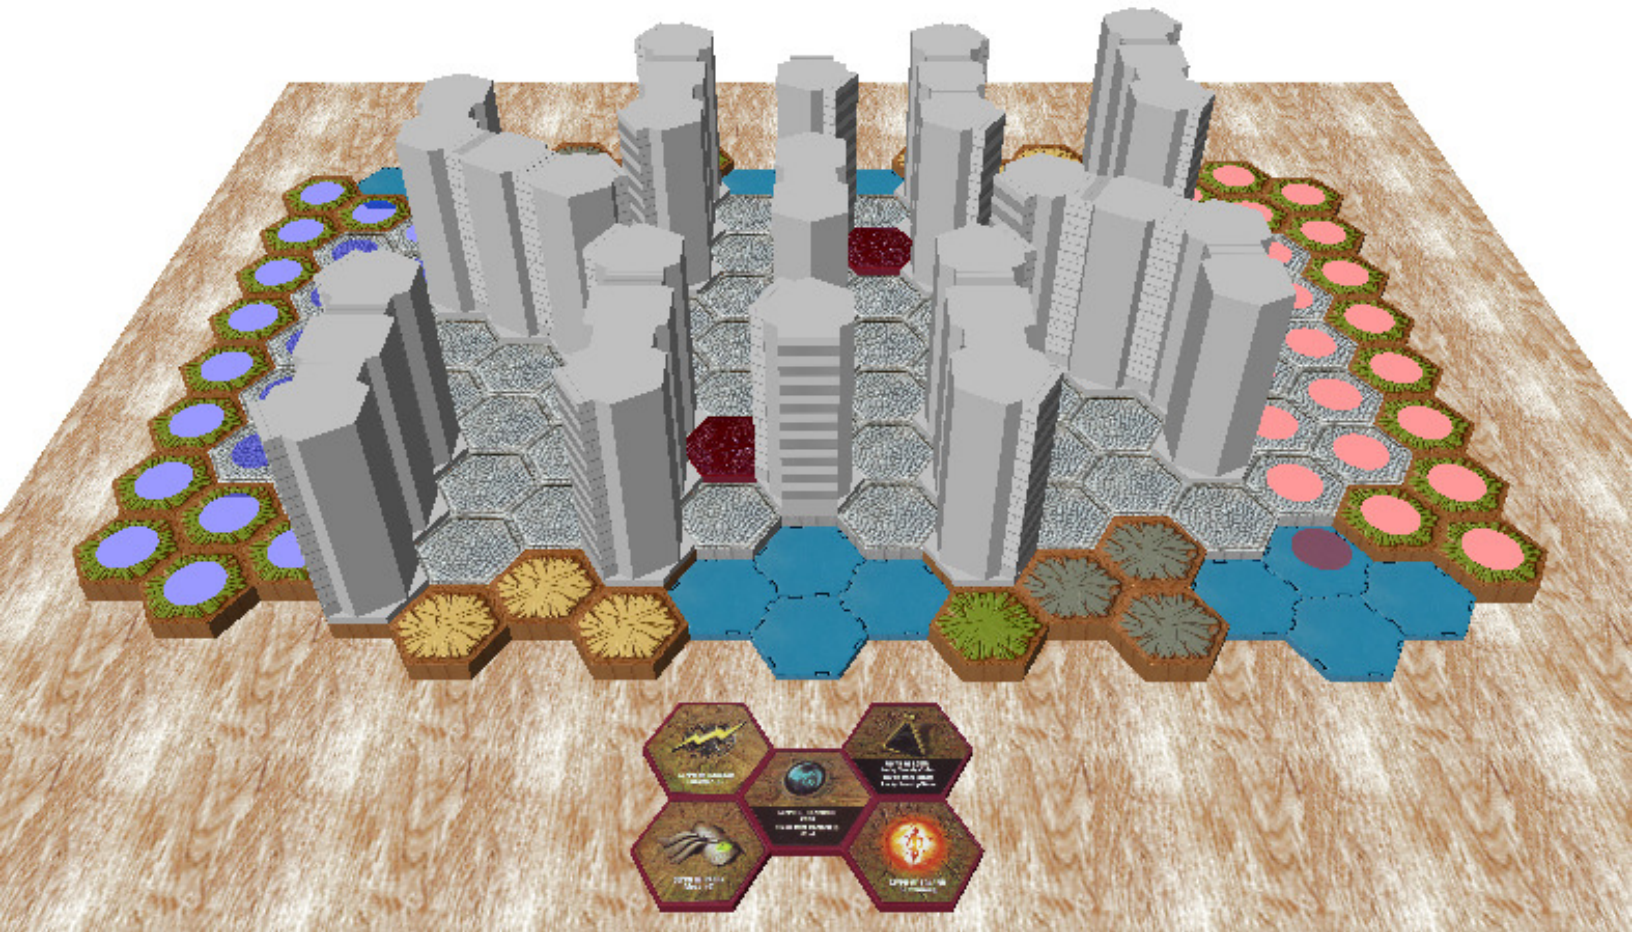

Jonathan Map

Author : Jonathan

Level : 1

Level : 2

Level : 3

Number of player : 2

For Houston Draft League 1 - Home Field for Jonathan Army

400 points per play, 24 spaces max in start zone

Destroy all opponent's forces.