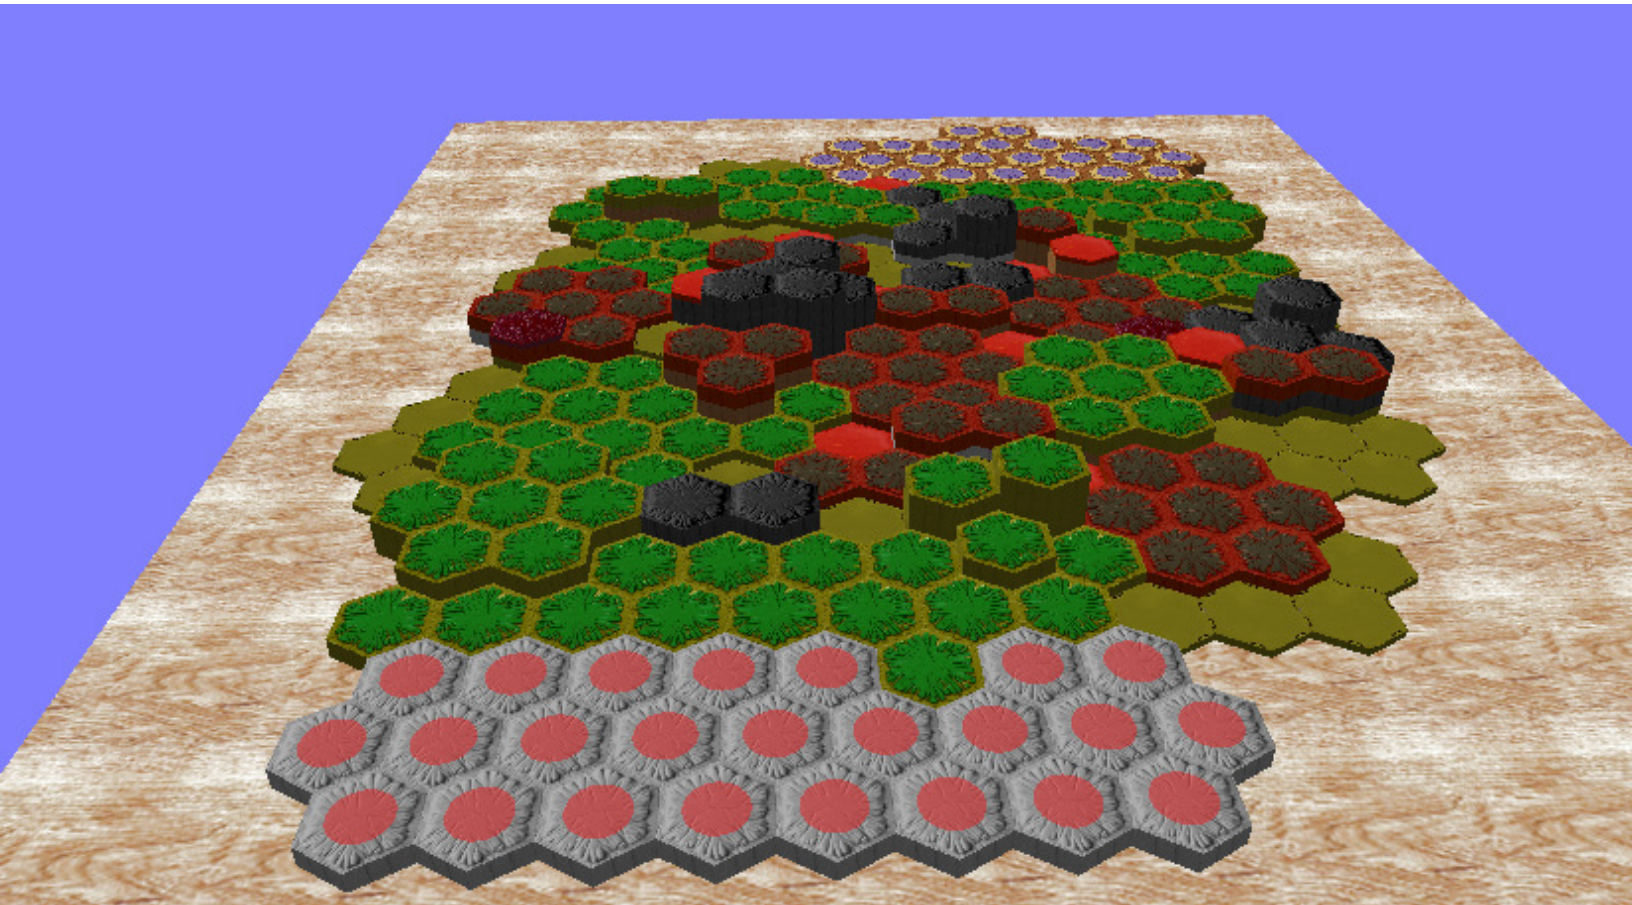

Hot Bog

Author : Jonathan

Level : 1

Level : 4

Level : 2

Level : 5

Level : 3

Number of player : 2

Size : 14.00x21.00 hex

Map created with SotM, Marvel, and VW sets.