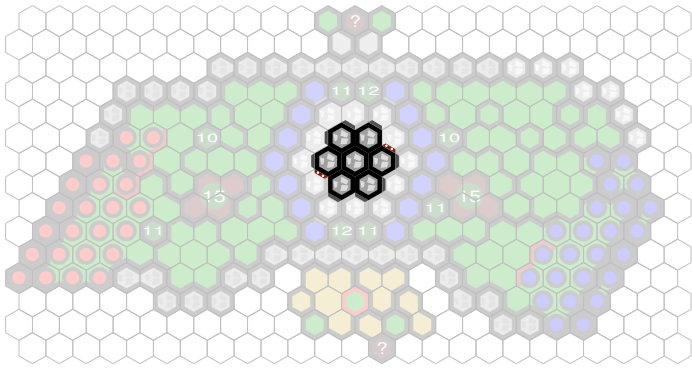

# Alluvial Outpost

Author : Jonathan

Level : 1

Level : 4

Level : 2

Level : 5

Level : 3

Level : 6

Level : 7

Level : 10

Level : 8

Level : 11

Level : 9

Level : 12

Level : 13

Number of player : 2

Size : 24.50x14.00 hex

Uses 1 RotV, 2 RttFF, 1 FotA.

Destroy all of your opponent's figures.