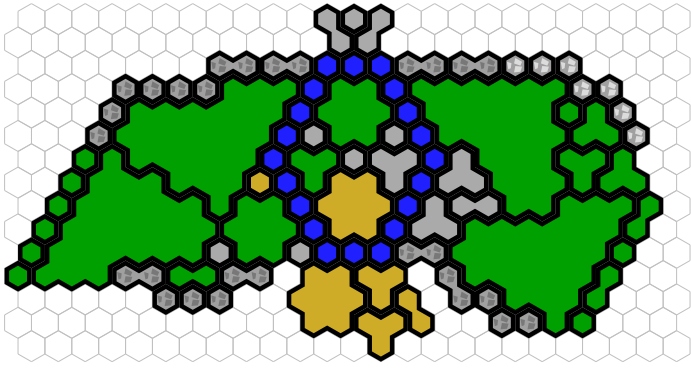

# Alluvial Outpost

Author : Jonathan

Level : 1

Level : 4

Level : 2

Level : 5

Level : 3

Level : 6

Level : 7

Level : 10

Level : 8

Level : 11

Level : 9

Level : 12

Level : 13

Number of player : 2

Size : 24.50x14.00 hex

Uses 1 RotV, 2 RttFF, 1 FotA.

Destroy all of your opponent's figures.