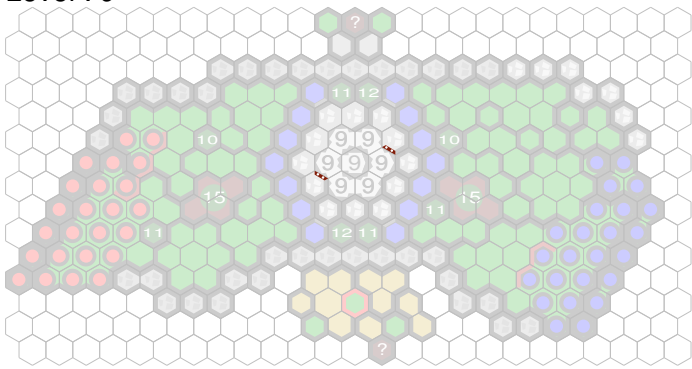

# Alluvial Outpost

Author : Jonathan

Level : 1

Level : 4

Level : 2

Level : 5

Level : 3

Level : 6

Level : 7

Level : 10

Level : 8

Level : 11

Level : 9

Level : 12

Level : 13

Number of player : 2

Size : 24.50x14.00 hex

Uses 1 RotV, 2 RttFF, 1 FotA.

Destroy all of your opponent's figures.