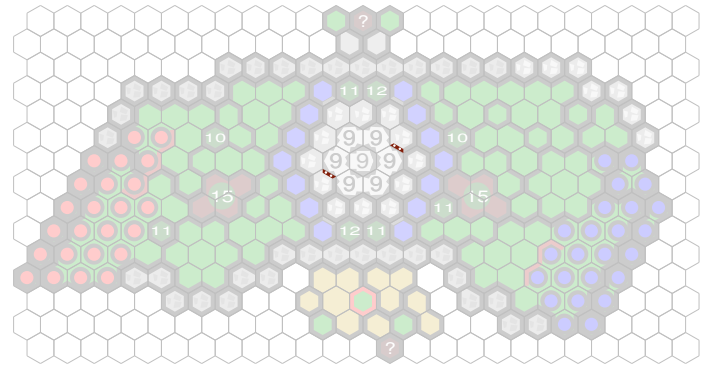

# Alluvial Outpost

Author : Jonathan

Level : 1

Level : 4

Level : 2

Level : 5

Level : 3

Level : 6

Level : 7

Level : 10

Level : 8

Level : 11

Level : 9

Level : 12

Level : 13

Number of player : 2

Size : 24.50x14.00 hex

Uses 1 RotV, 2 RttFF, 1 FotA.

Destroy all of your opponent's figures.