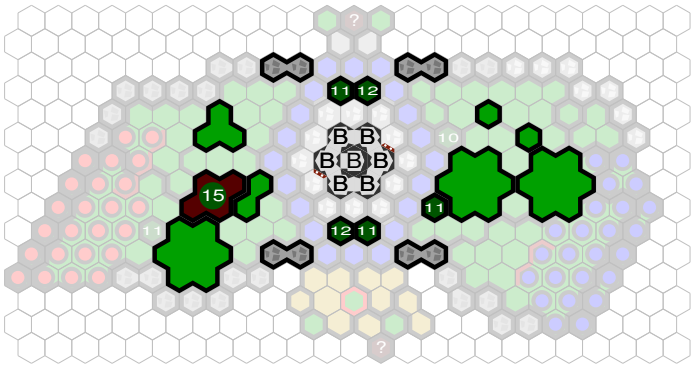

# Alluvial Outpost

Author : Jonathan

Level : 1

Level : 4

Level : 2

Level : 5

Level : 3

Level : 6

Level : 7

Level : 10

Level : 8

Level : 11

Level : 9

Level : 12

Level : 13

Number of player : 2

Size : 24.50x14.00 hex

Uses 1 RotV, 2 RttFF, 1 FotA.

Destroy all of your opponent's figures.