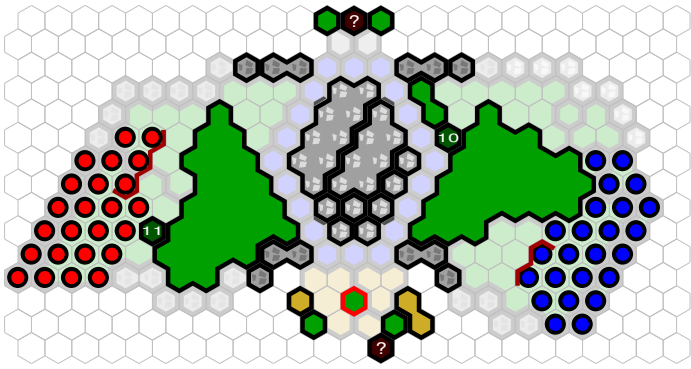

# Alluvial Outpost

Author : Jonathan

Level : 1

Level : 4

Level : 2

Level : 5

Level : 3

Level : 6

Level : 7

Level : 10

Level : 8

Level : 11

Level : 9

Level : 12

Level : 13

Number of player : 2

Size : 24.50x14.00 hex

Uses 1 RotV, 2 RttFF, 1 FotA.

Destroy all of your opponent's figures.