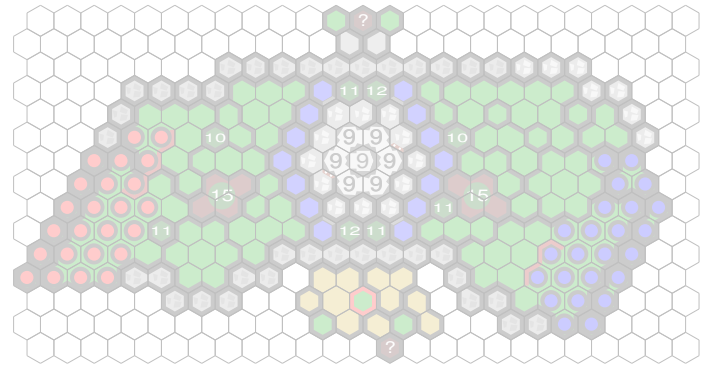

# Alluvial Outpost

Author : Jonathan

Level : 1

Level : 4

Level : 2

Level : 5

Level : 3

Level : 6

Level : 7

Level : 10

Level : 8

Level : 11

Level : 9

Level : 12

Level : 13

Number of player : 2

Size : 24.50x14.00 hex

Uses 1 RotV, 2 RttFF, 1 FotA.

Destroy all of your opponent's figures.