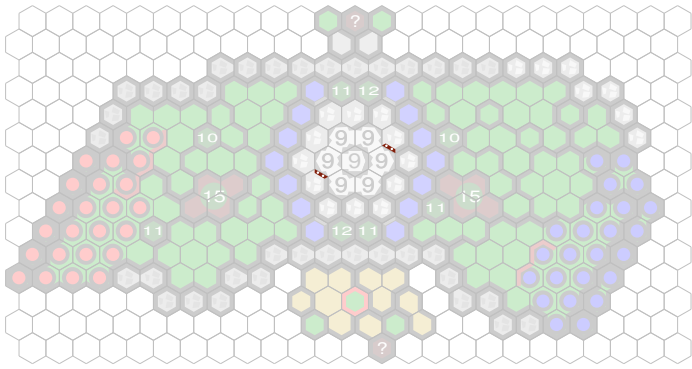

# Alluvial Outpost

Author : Jonathan

Level : 1

Level : 4

Level : 2

Level : 5

Level : 3

Level : 6

Level : 7

Level : 10

Level : 8

Level : 11

Level : 9

Level : 12

Level : 13

Number of player : 2

Size : 24.50x14.00 hex

Uses 1 RotV, 2 RttFF, 1 FotA.

Destroy all of your opponent's figures.