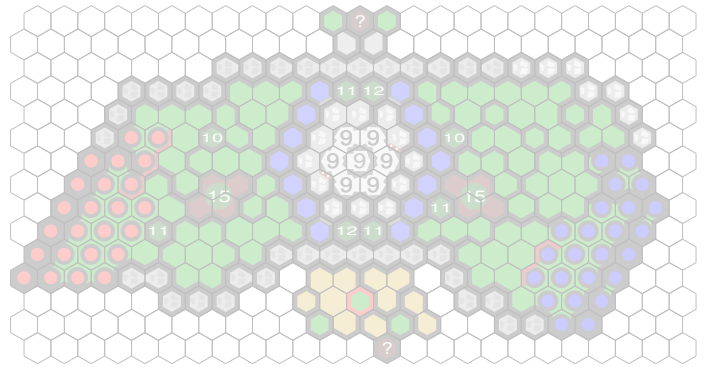

# Alluvial Outpost

Author : Jonathan

Level : 1

Level : 4

Level : 2

Level : 5

Level : 3

Level : 6

Level : 7

Level : 10

Level : 8

Level : 11

Level : 9

Level : 12

Level : 13

Number of player : 2

Size : 24.50x14.00 hex

Uses 1 RotV, 2 RttFF, 1 FotA.

Destroy all of your opponent's figures.