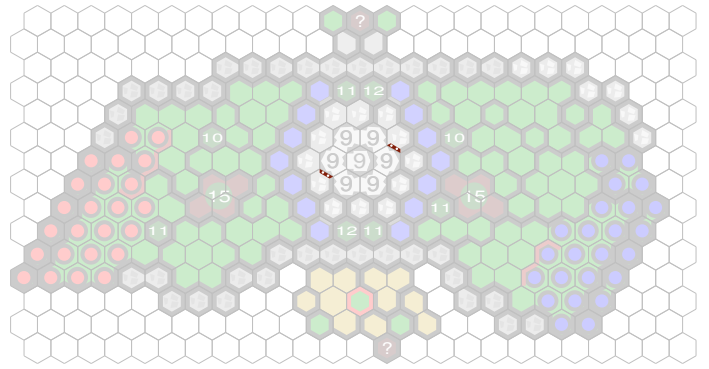

# Alluvial Outpost

Author : Jonathan

Level : 1

Level : 4

Level : 2

Level : 5

Level : 3

Level : 6

Level : 7

Level : 10

Level : 8

Level : 11

Level : 9

Level : 12

Level : 13

Number of player : 2

Size : 24.50x14.00 hex

Uses 1 RotV, 2 RttFF, 1 FotA.

Destroy all of your opponent's figures.