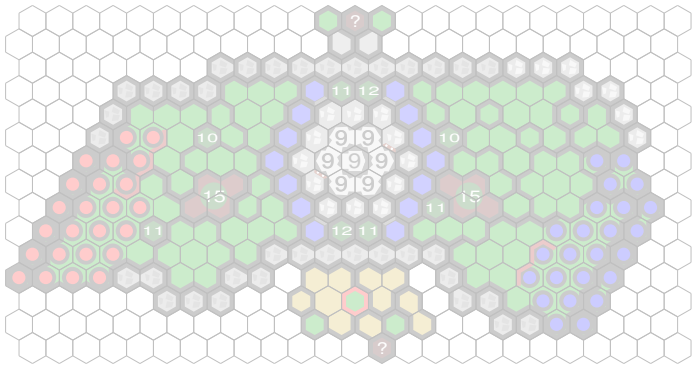

# Alluvial Outpost

Author : Jonathan

Level : 1

Level : 4

Level : 2

Level : 5

Level : 3

Level : 6

Level : 7

Level : 10

Level : 8

Level : 11

Level : 9

Level : 12

Level : 13

Number of player : 2

Size : 24.50x14.00 hex

Uses 1 RotV, 2 RttFF, 1 FotA.

Destroy all of your opponent's figures.