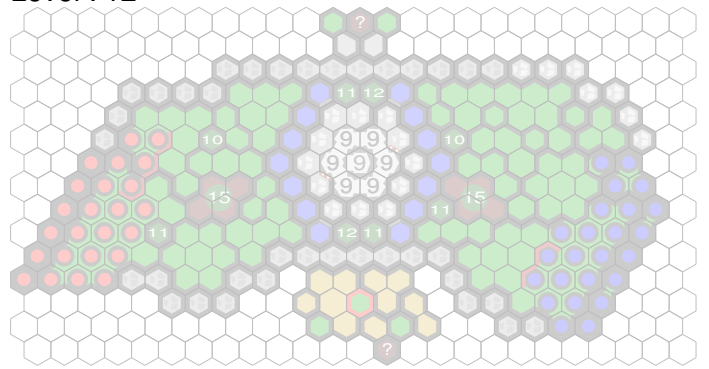

# Alluvial Outpost

Author : Jonathan

Level : 1

Level : 4

Level : 2

Level : 5

Level : 3

Level : 6

Level : 7

Level : 10

Level : 8

Level : 11

Level : 9

Level : 12

Level : 13

Number of player : 2

Size : 24.50x14.00 hex

Uses 1 RotV, 2 RttFF, 1 FotA.

Destroy all of your opponent's figures.