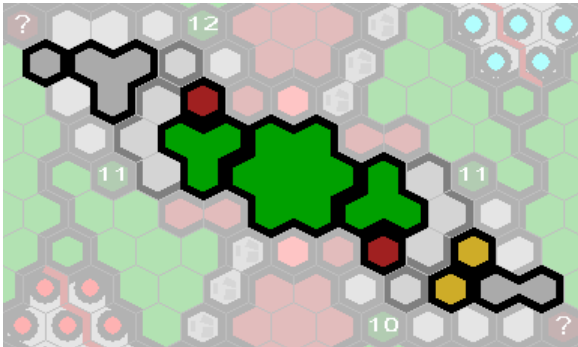

# Pillar of Fire (Homba mod) – [Original Map](#) by Marduk (March, 2007), modded by Homba (April, 2007).

**Requires:** 1 Original Master Set (+ extra set of Ruins, if available), 1 RttFF, 1 VW (lava), + a few tiles from boosters.

**Start Zones:** 24-32 (adaptable to taste – 32 shown).

**Questions/Comments:** Post in [Homba's Maps & Scenarios](#) thread on Heroscapers.com, PM me there or [email](#) me.

Level 1

Level 2

**Pillar of Fire (Homba mod) – page 2 of 2**

**Level 3**

**Level 4**

**Level 5**

**Level 6**

**Level 7**

**Level 8**

(One piece in the center)

**Level 9**

(In the center)

**Level 10**

(Just the Glyph)