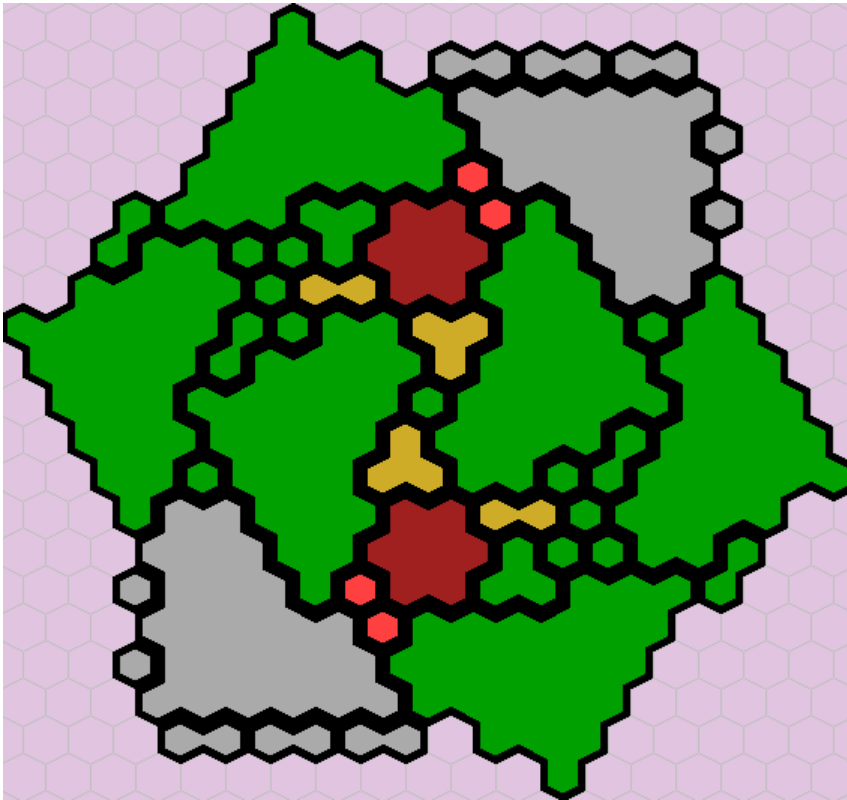

# Pillar of Fire (Homba mod) – [Original Map](#) by Marduk (March, 2007), modded by Homba (April, 2007).

**Requires:** 1 Original Master Set (+ extra set of Ruins, if available), 1 RttFF, 1 VW (lava), + a few tiles from boosters.

**Start Zones:** 24-32 (adaptable to taste – 32 shown).

**Questions/Comments:** Post in [Homba's Maps & Scenarios](#) thread on Heroscapers.com, PM me there or [email](#) me.

Level 1

Level 2

**Pillar of Fire (Homba mod) – page 2 of 2**

**Level 3**

**Level 4**

**Level 5**

**Level 6**

**Level 7**

**Level 8**

(One piece in the center)

**Level 9**

(In the center)

**Level 10**

(Just the Glyph)