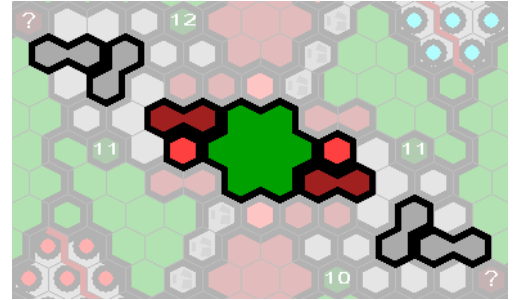

# Pillar of Fire (Homba mod) – [Original Map](#) by Marduk (March, 2007), modded by Homba (April, 2007).

**Requires:** 1 Original Master Set (+ extra set of Ruins, if available), 1 RttFF, 1 VW (lava), + a few tiles from boosters.

**Start Zones:** 24-32 (adaptable to taste – 32 shown).

**Questions/Comments:** Post in [Homba's Maps & Scenarios](#) thread on Heroscapers.com, PM me there or [email](#) me.

Level 1

Level 2

**Pillar of Fire (Homba mod) – page 2 of 2**

**Level 3**

**Level 4**

**Level 5**

**Level 6**

**Level 7**

**Level 8**

(One piece in the center)

**Level 9**

(In the center)

**Level 10**

(Just the Glyph)