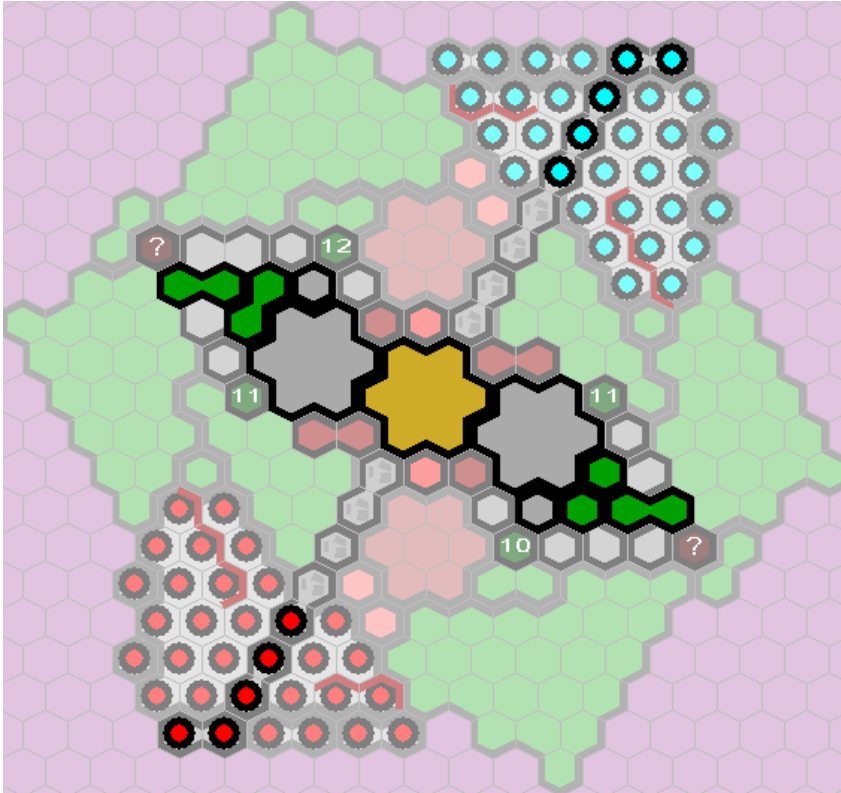

# Pillar of Fire (Homba mod) – [Original Map](#) by Marduk (March, 2007), modded by Homba (April, 2007).

**Requires:** 1 Original Master Set (+ extra set of Ruins, if available), 1 RttFF, 1 VW (lava), + a few tiles from boosters.

**Start Zones:** 24-32 (adaptable to taste – 32 shown).

**Questions/Comments:** Post in [Homba's Maps & Scenarios](#) thread on Heroscapers.com, PM me there or [email](#) me.

Level 1

Level 2

**Pillar of Fire (Homba mod) – page 2 of 2**

**Level 3**

**Level 4**

**Level 5**

**Level 6**

**Level 7**

**Level 8**

(One piece in the center)

**Level 9**

(In the center)

**Level 10**

(Just the Glyph)