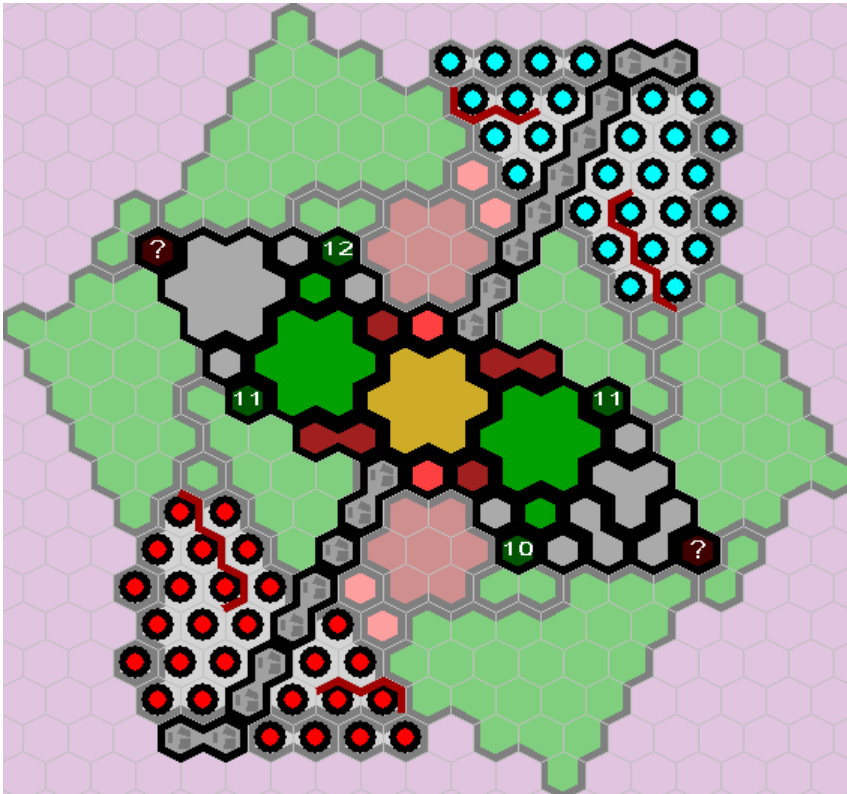

# Pillar of Fire (Homba mod) – [Original Map](#) by Marduk (March, 2007), modded by Homba (April, 2007).

**Requires:** 1 Original Master Set (+ extra set of Ruins, if available), 1 RttFF, 1 VW (lava), + a few tiles from boosters.

**Start Zones:** 24-32 (adaptable to taste – 32 shown).

**Questions/Comments:** Post in [Homba's Maps & Scenarios](#) thread on Heroscapers.com, PM me there or [email](#) me.

Level 1

Level 2

**Pillar of Fire (Homba mod) – page 2 of 2**

**Level 3**

**Level 4**

**Level 5**

**Level 6**

**Level 7**

**Level 8**

(One piece in the center)

**Level 9**

(In the center)

**Level 10**

(Just the Glyph)