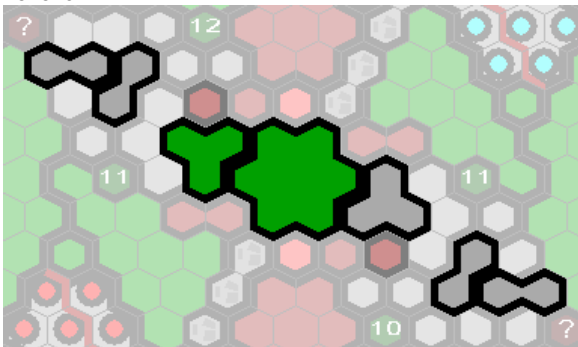

# Pillar of Fire (Homba mod) – [Original Map](#) by Marduk (March, 2007), modded by Homba (April, 2007).

**Requires:** 1 Original Master Set (+ extra set of Ruins, if available), 1 RttFF, 1 VW (lava), + a few tiles from boosters.

**Start Zones:** 24-32 (adaptable to taste – 32 shown).

**Questions/Comments:** Post in [Homba's Maps & Scenarios](#) thread on Heroscapers.com, PM me there or [email](#) me.

Level 1

Level 2

**Pillar of Fire (Homba mod) – page 2 of 2**

**Level 3**

**Level 4**

**Level 5**

**Level 6**

**Level 7**

**Level 8**

(One piece in the center)

**Level 9**

(In the center)

**Level 10**

(Just the Glyph)